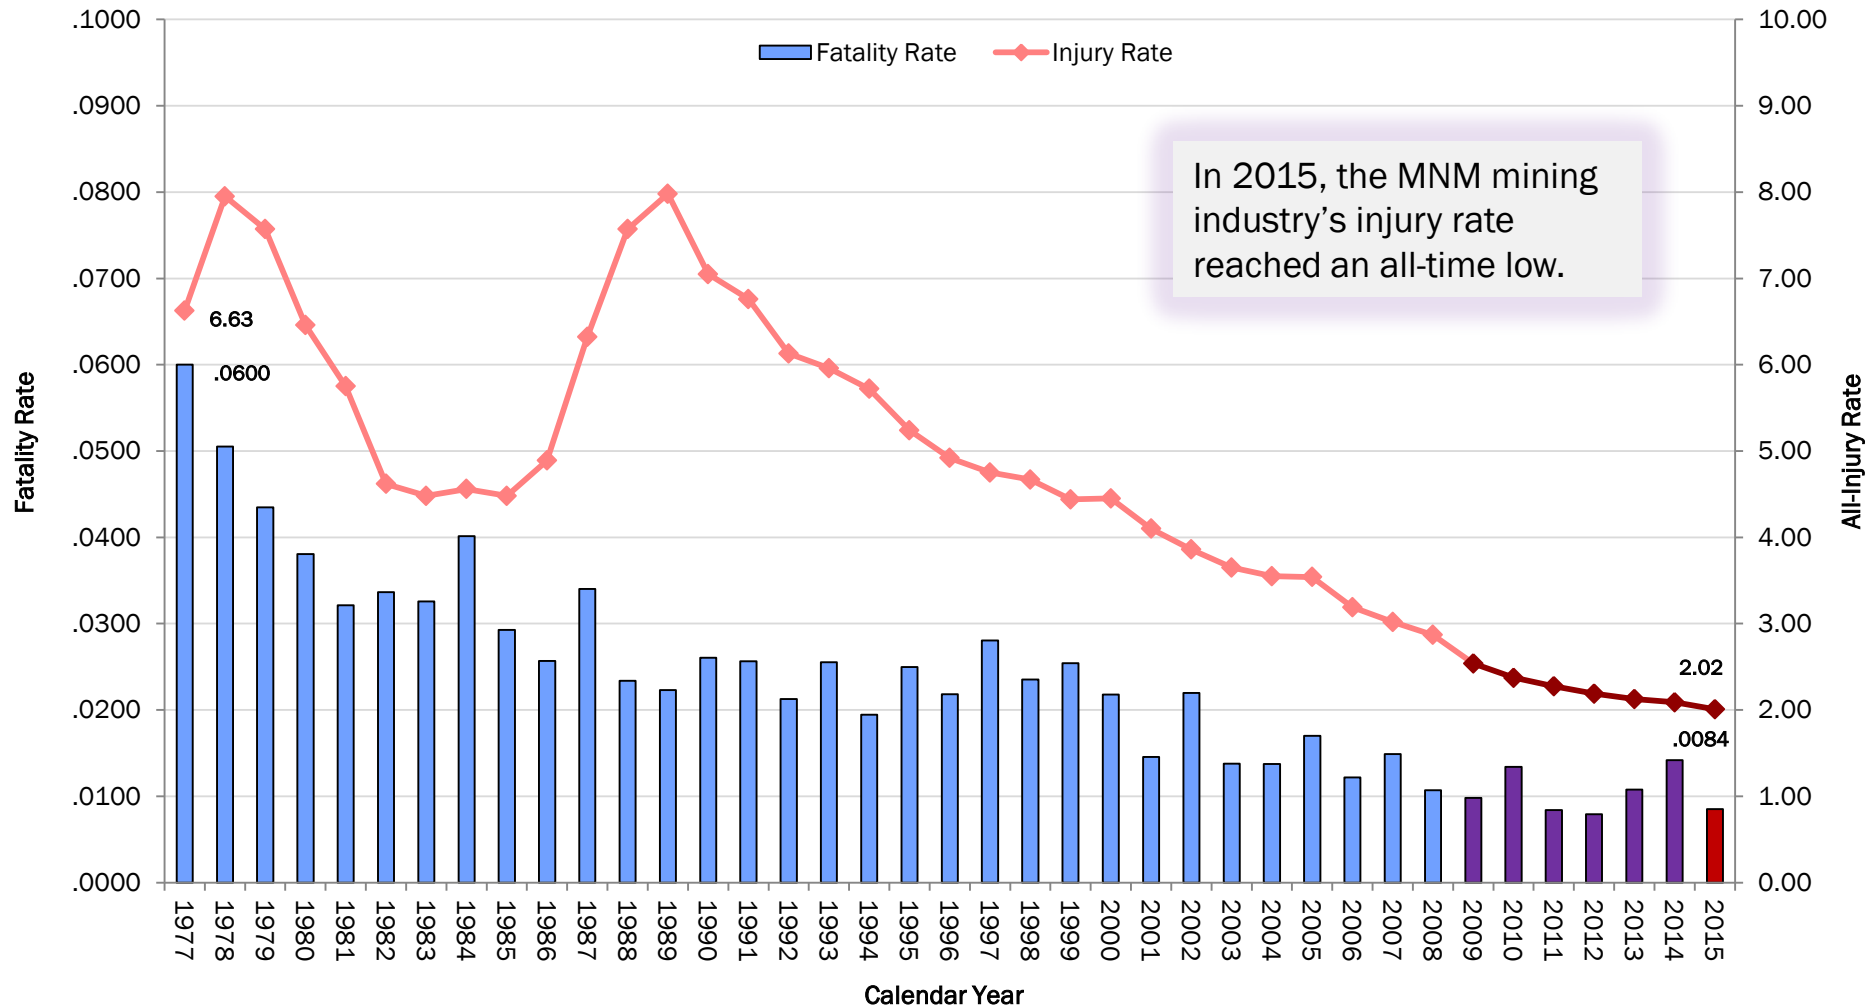

MNM US Mines - Fatality and All-Injury Rates CY 1977 - 2015

Based on Injury Data Reported by Mine Operators