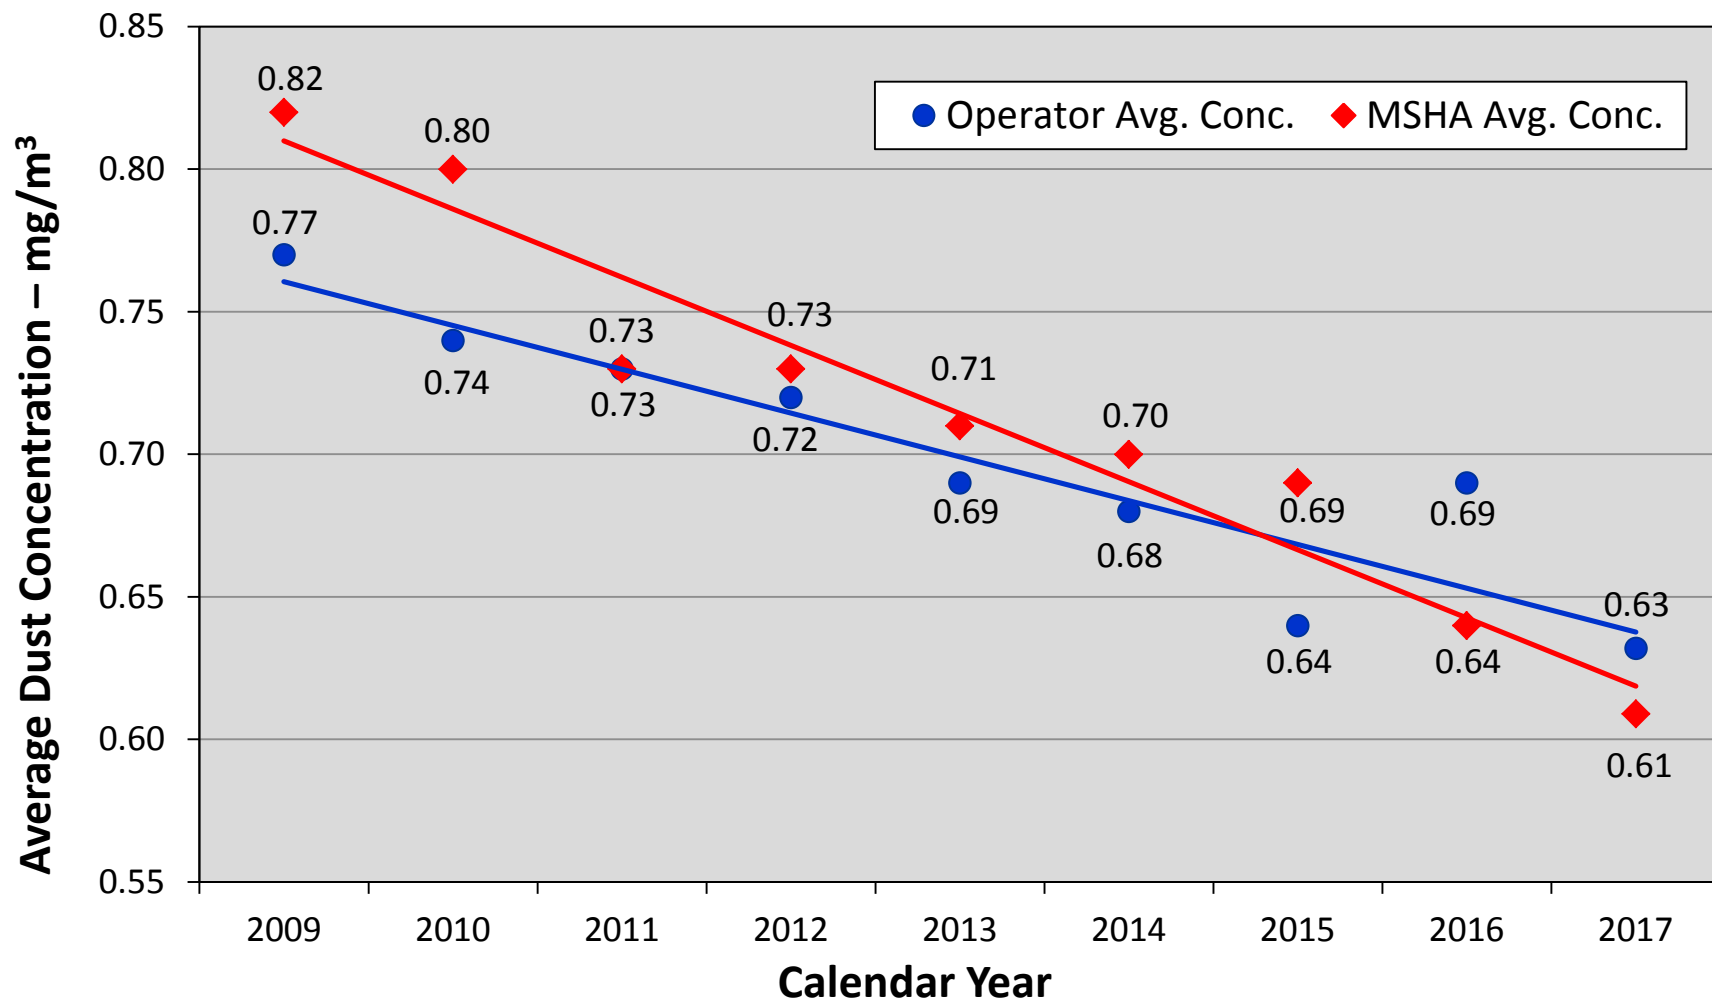

Underground Coal Mines

Average Designated Occupation* Dust Concentration by Calendar Year

* those occupations exposed to the highest levels of respirable coal mine dust (dustiest occupations)