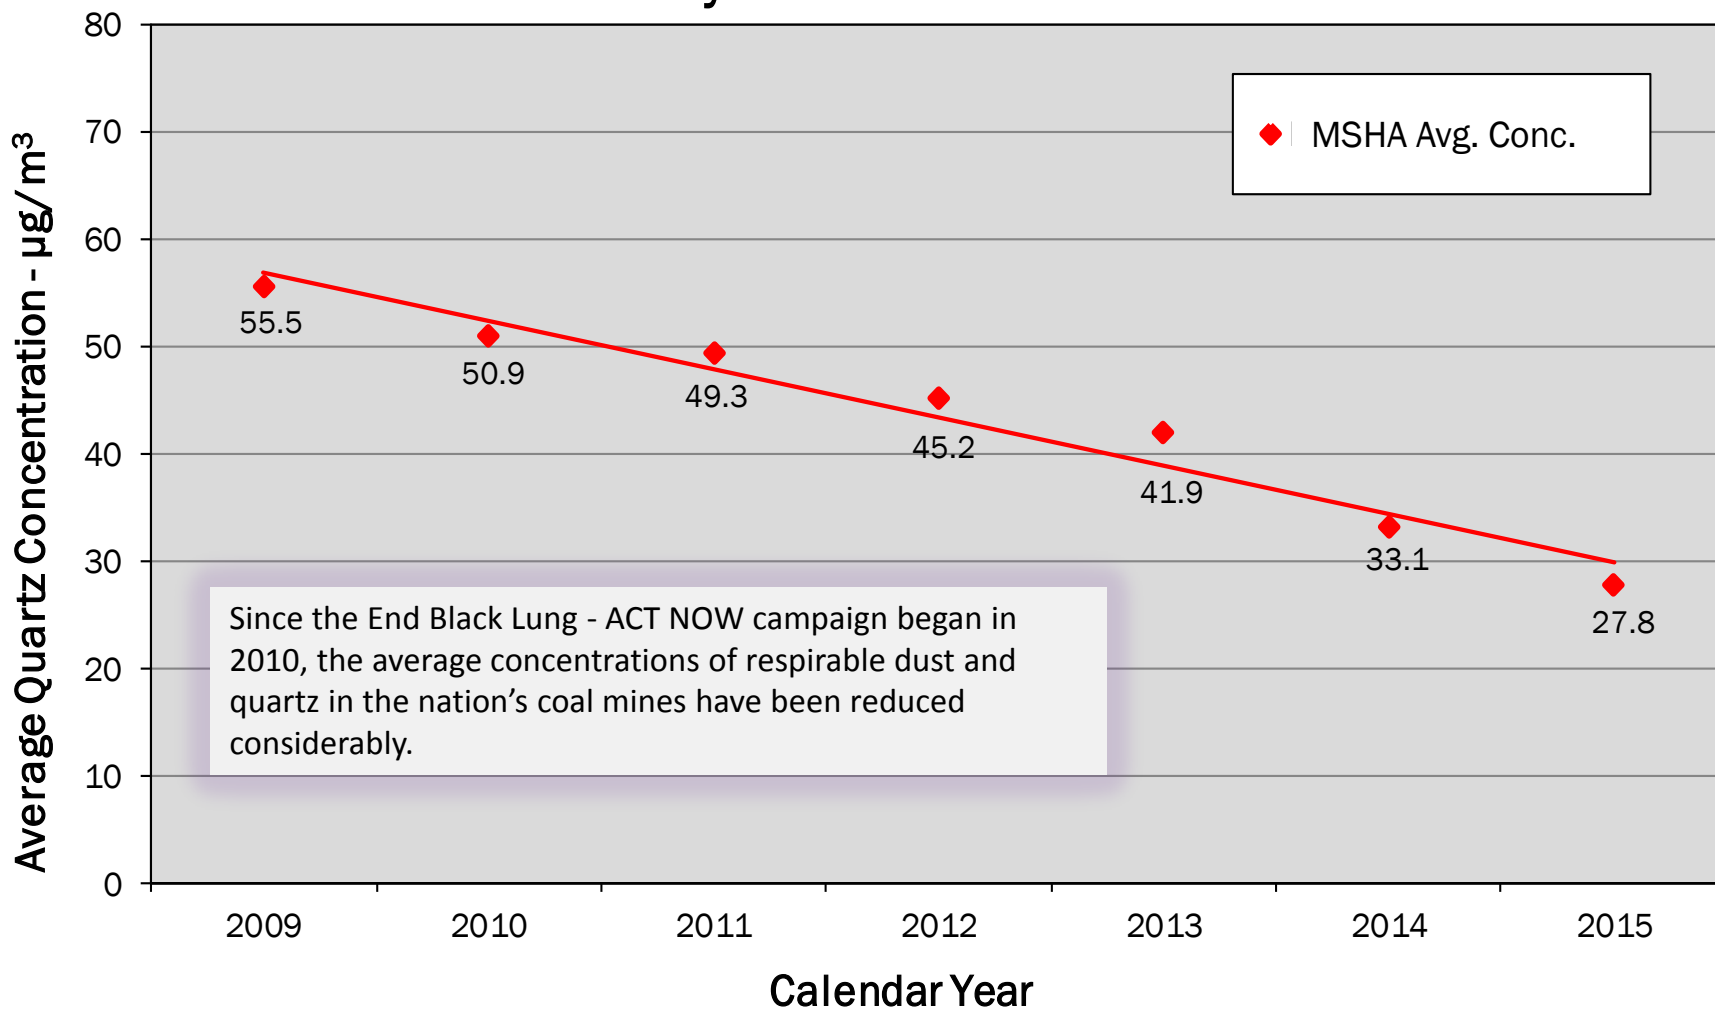

Underground Coal Mines

MSHA Average Designated Occupation* Quartz Concentration by Calendar Year

*those occupations exposed to the highest levels of respirable coal mine dust (dustiest occupations)