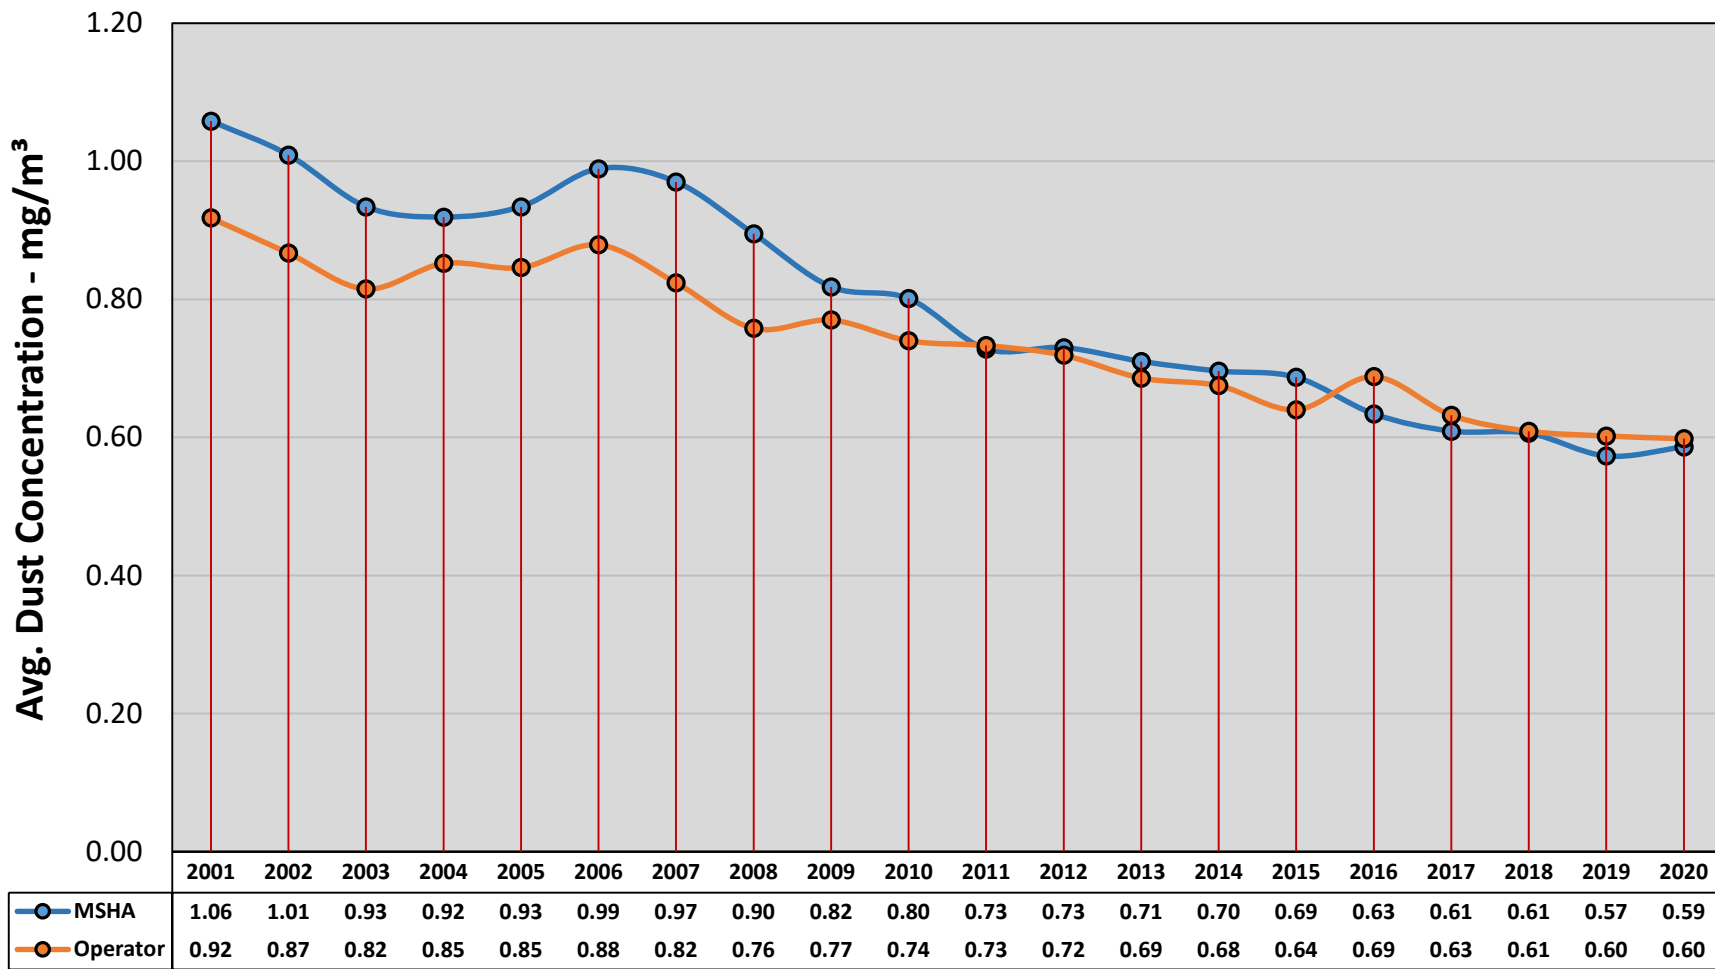

Coal - Number of Valid MSHA & Operator Respirable Dust Samples

Underground Coal - MSHA & Operator Samples Average Dust Concentrations at Designated Occupations*

* Designated Occupations (DO) are occupations exposed to the highest levels of respirable coal mine dust. Calendar Year data.

Coal - All MSHA & Operator Respirable Dust Samples Over Standard (%)

Slide Code: CH-3

Coal - Number of Valid MSHA Quartz Samples

Slide Code: CH-4

Coal - MSHA Samples Average Quartz Concentration at Designated Occupations*

* Designated Occupations (DO) are occupations exposed to the highest levels of respirable coal mine dust. Calendar Year data.

Coal - MSHA Quartz Samples % > 100 $\mu\text{g}/\text{m}^3$