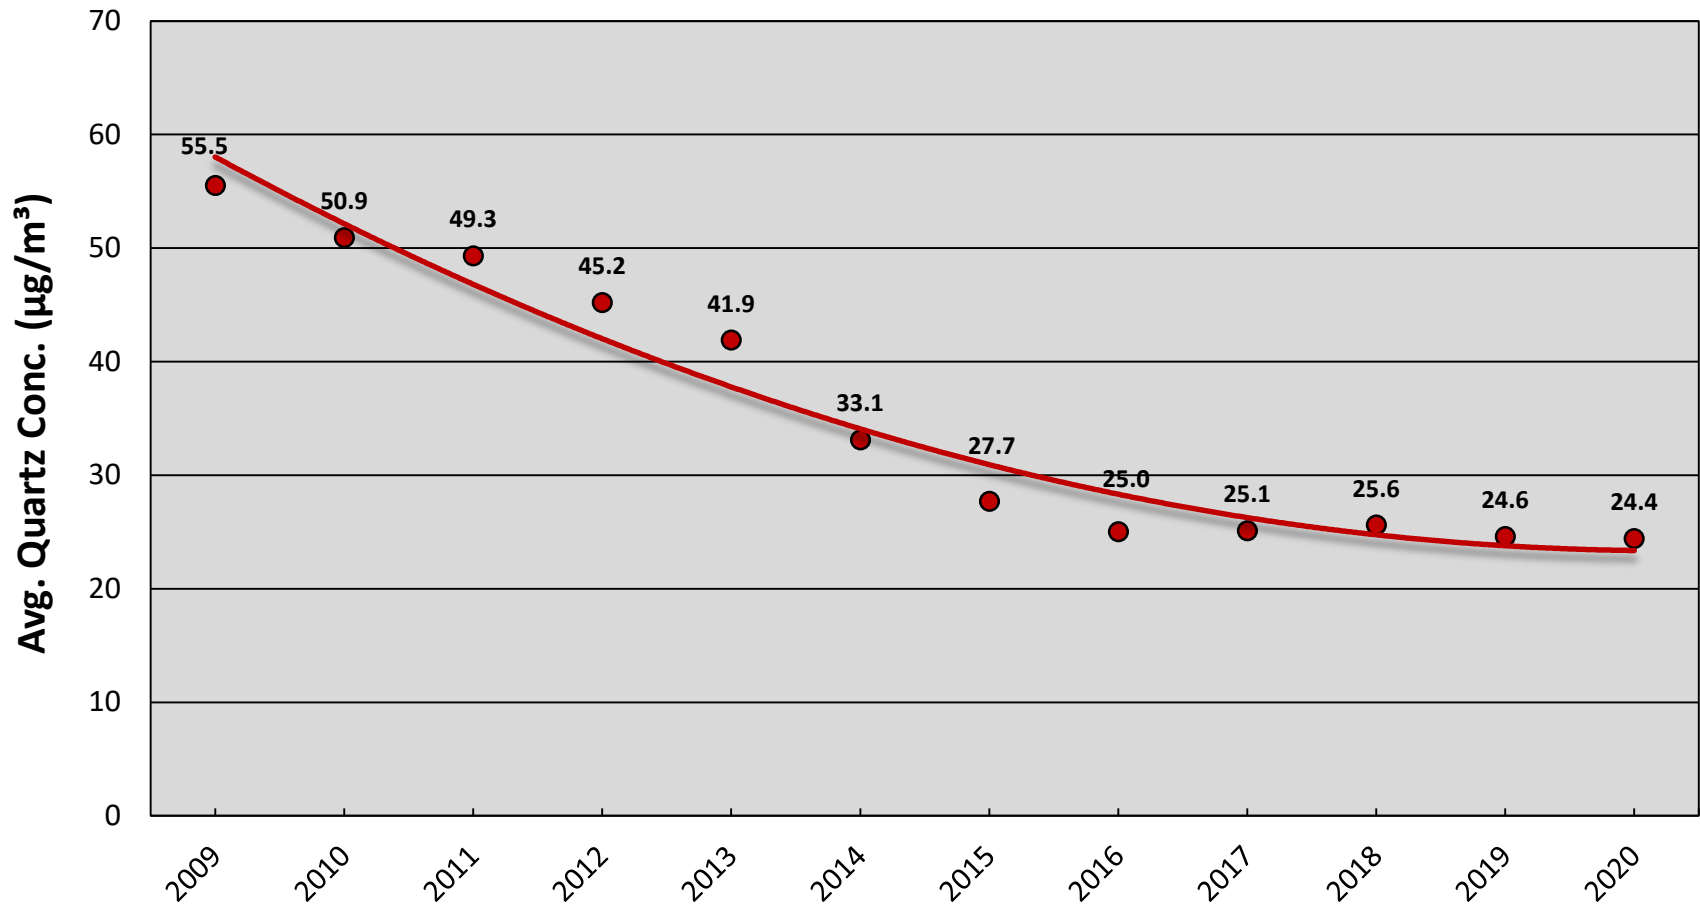

Coal - Number of Valid MSHA & Operator Respirable Dust Samples

Underground Coal - MSHA & Operator Samples Average Dust Concentrations at Designated Occupations*

* Designated Occupations (DO) are occupations exposed to the highest levels of respirable coal mine dust. Calendar Year data.

* Designated Occupations (DO) are occupations exposed to the highest levels of respirable coal mine dust. Calendar Year data.

Coal - MSHA Quartz Samples % > 100 $\mu\text{g}/\text{m}^3$