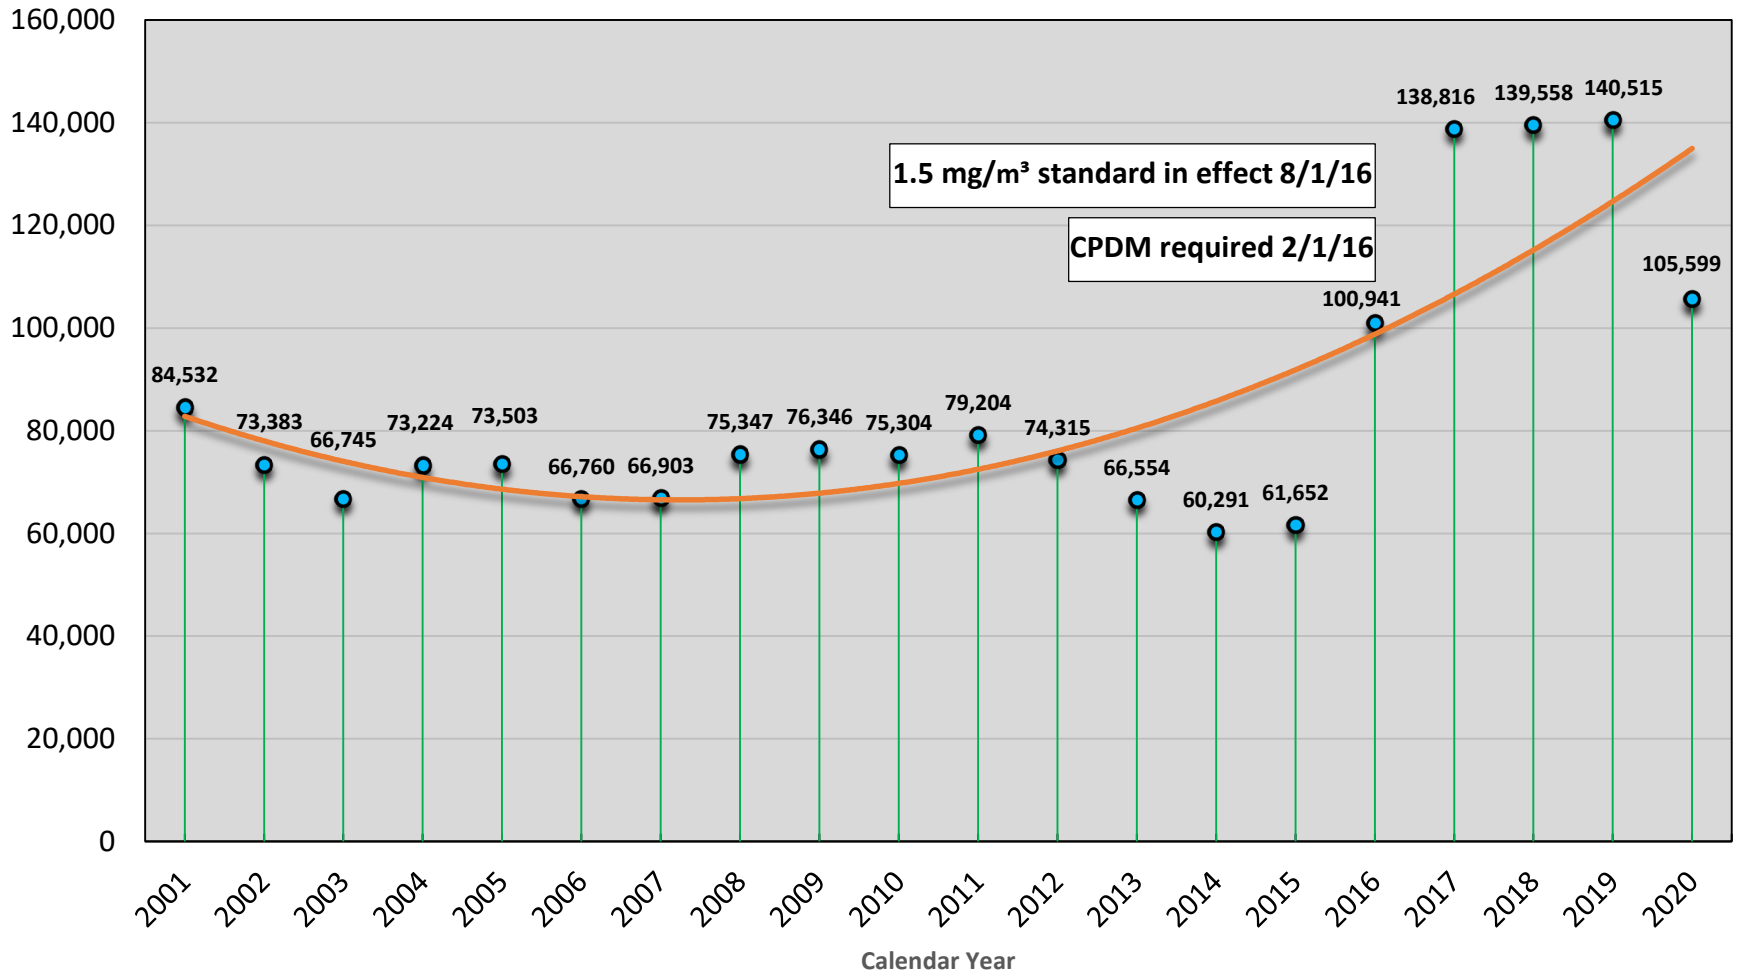

Coal - Number of Valid MSHA & Operator Respirable Dust Samples

Underground Coal - MSHA & Operator Samples Average Dust Concentrations at Designated Occupations*

* Designated Occupations (DO) are occupations exposed to the highest levels of respirable coal mine dust. Calendar Year data.

* Designated Occupations (DO) are occupations exposed to the highest levels of respirable coal mine dust. Calendar Year data.

Coal - MSHA Quartz Samples % > 100 $\mu\text{g}/\text{m}^3$