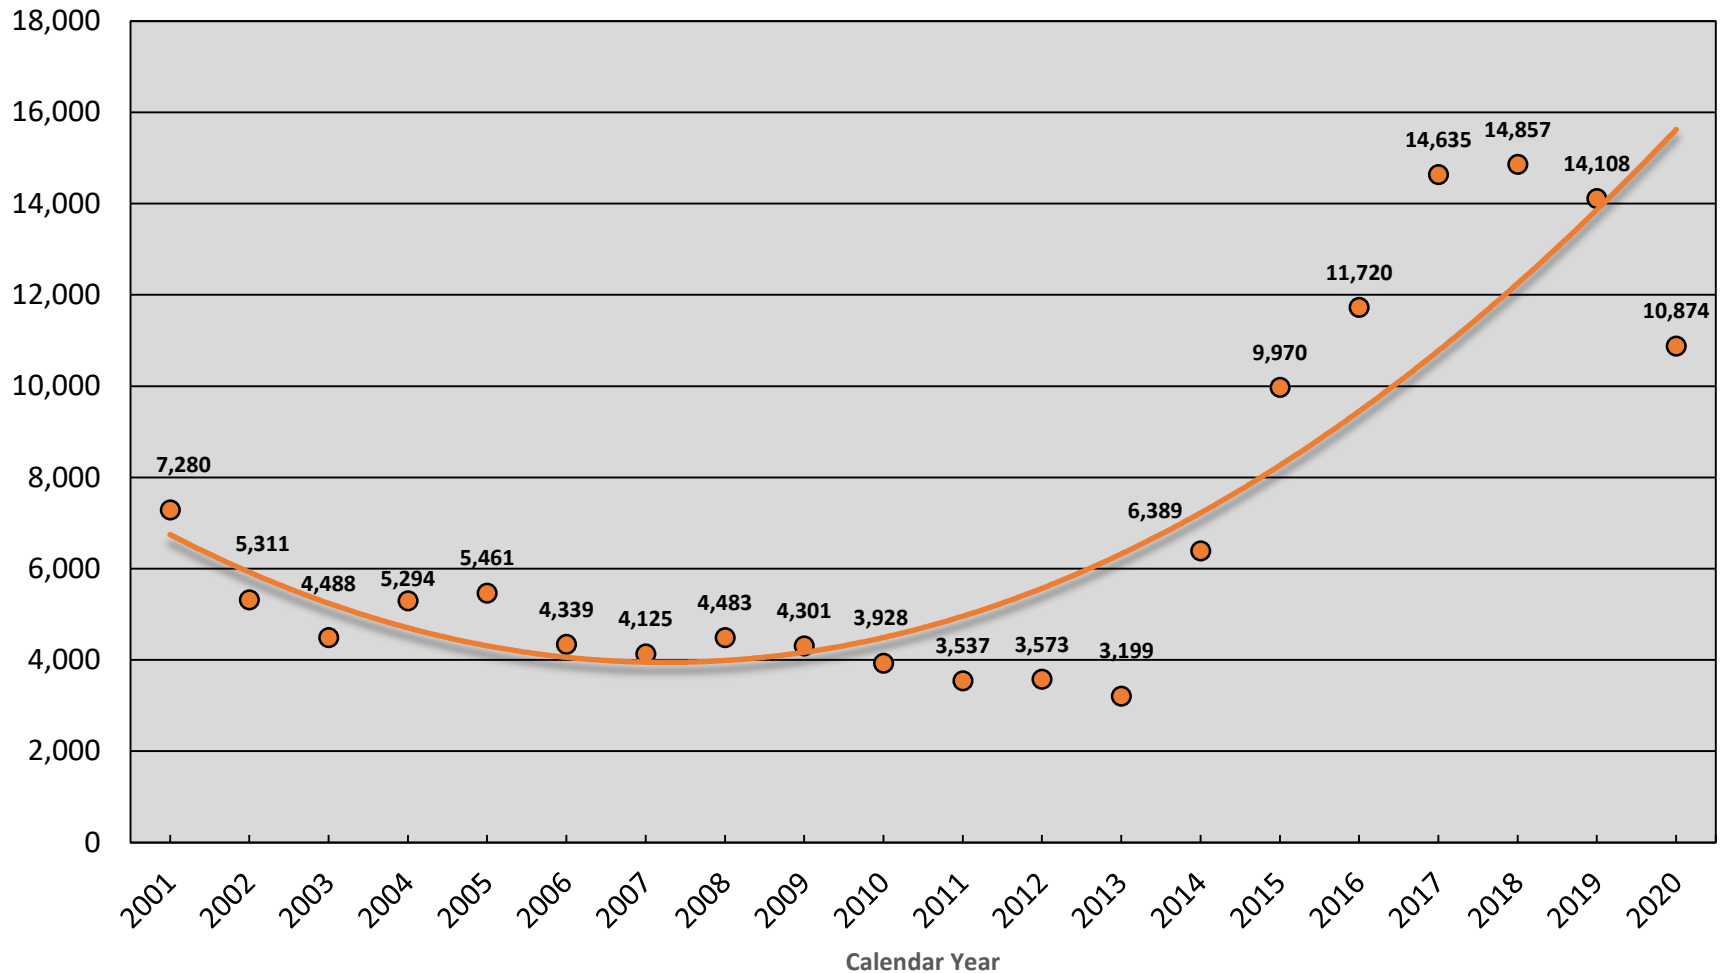

Coal - Number of Valid MSHA Quartz Samples

Slide Code: CH-4