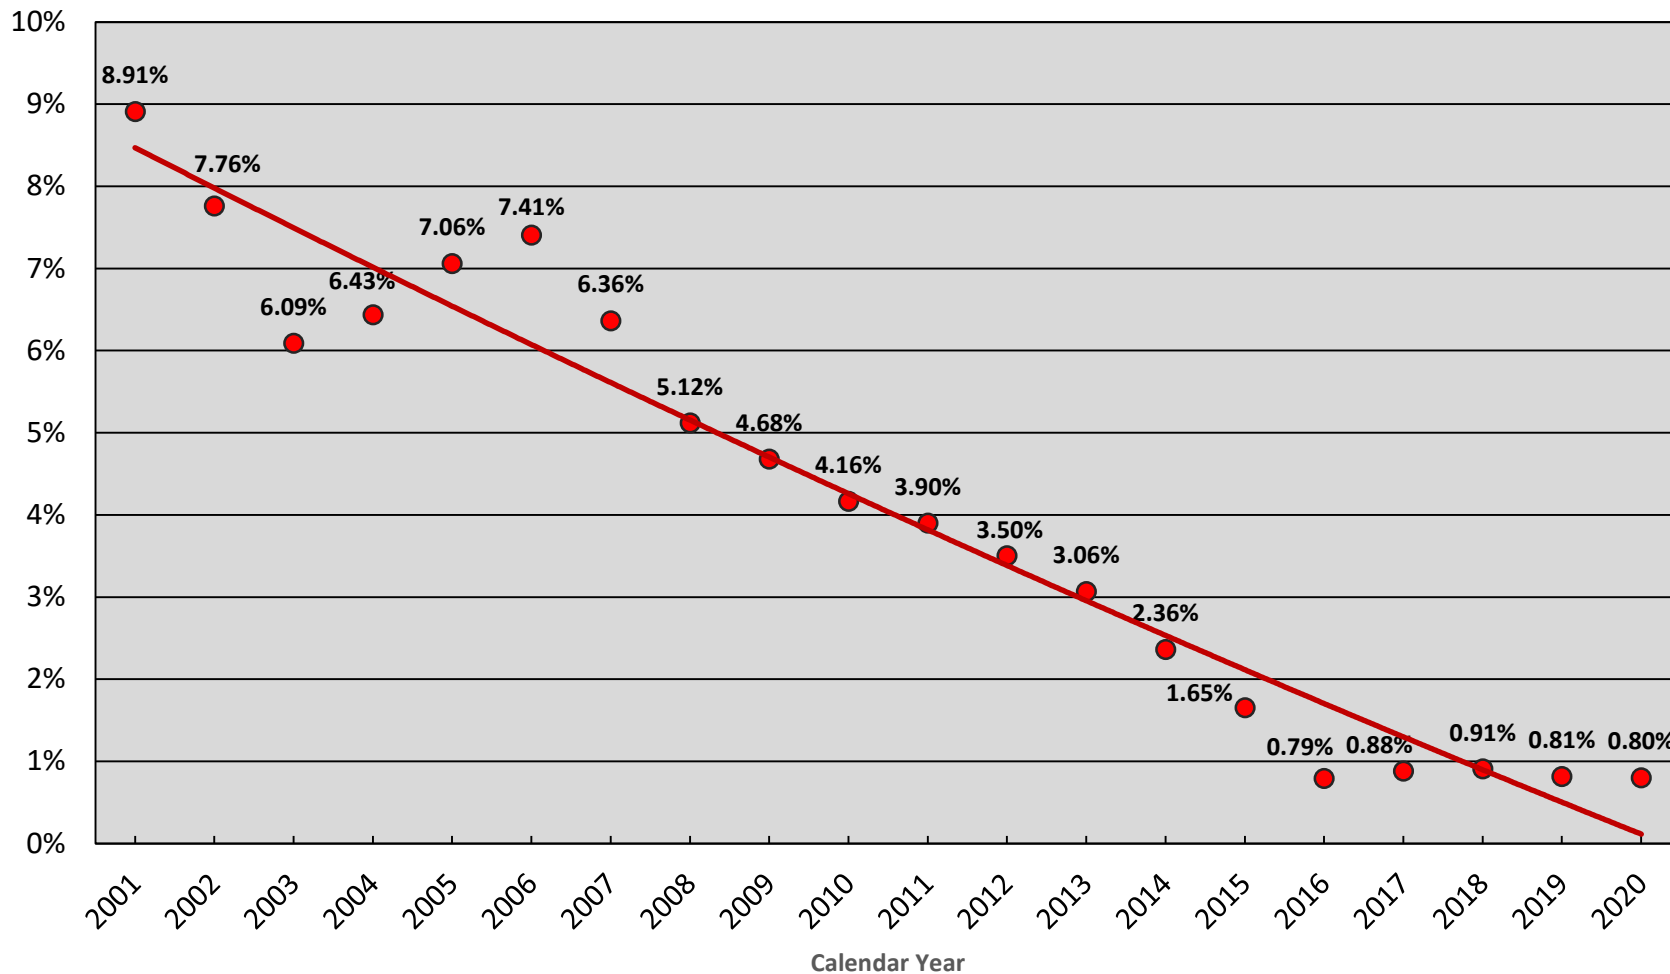

Coal - All MSHA & Operator Respirable Dust Samples Over Standard (%)

Slide Code: CH-3